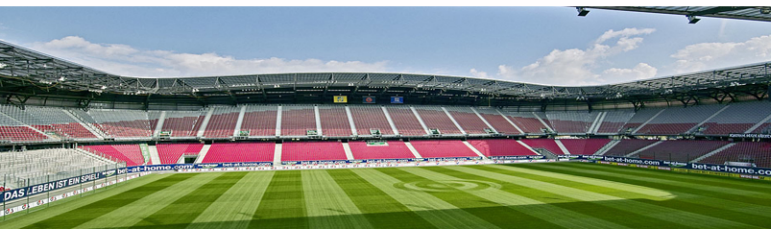

Top-References